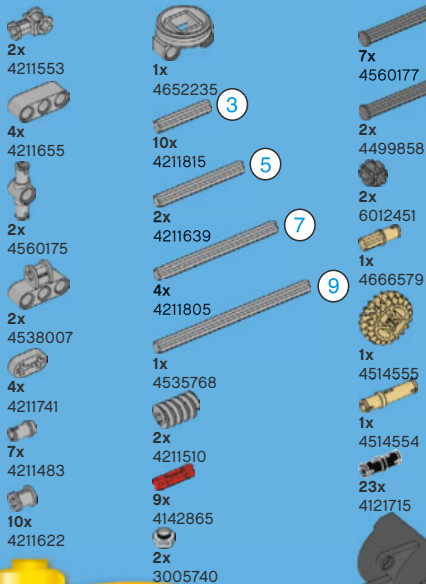

1x

9

1x

1x

10

44

1x

45

4x

4x

46

47

2x

48

TECHNIC

TECHNIC

LEGO.com/technic

TECHNIC

42011

42002

42004

42010

42007

Customer Service