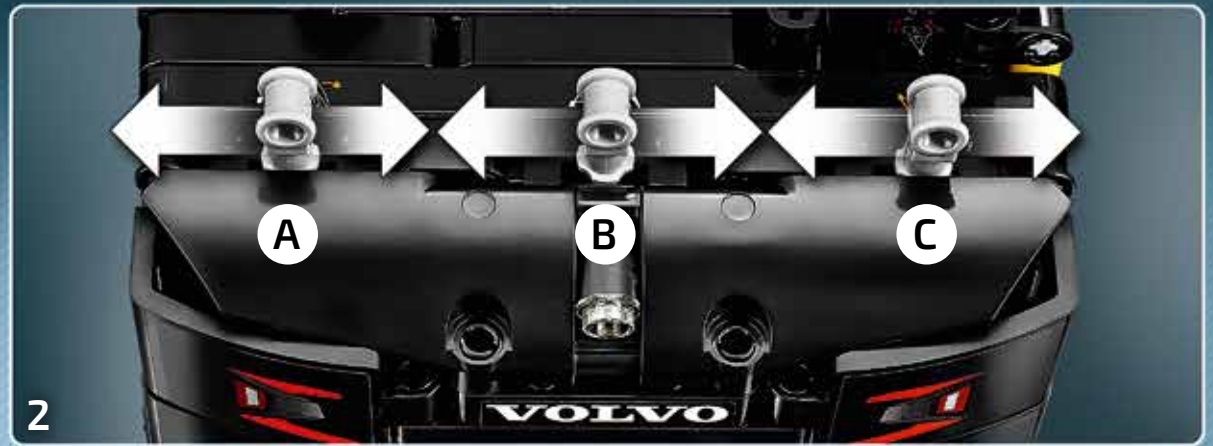

+ power functions™

PNEUMATIC SYSTEM V2™

 LEGO.com/technic

TECHNIC

42056
Porsche 911 GT3 RS

[LEGO.com/technic](https://www.lego.com/technic)

42055

42054
CLASS XERION 5000 TRAC VC