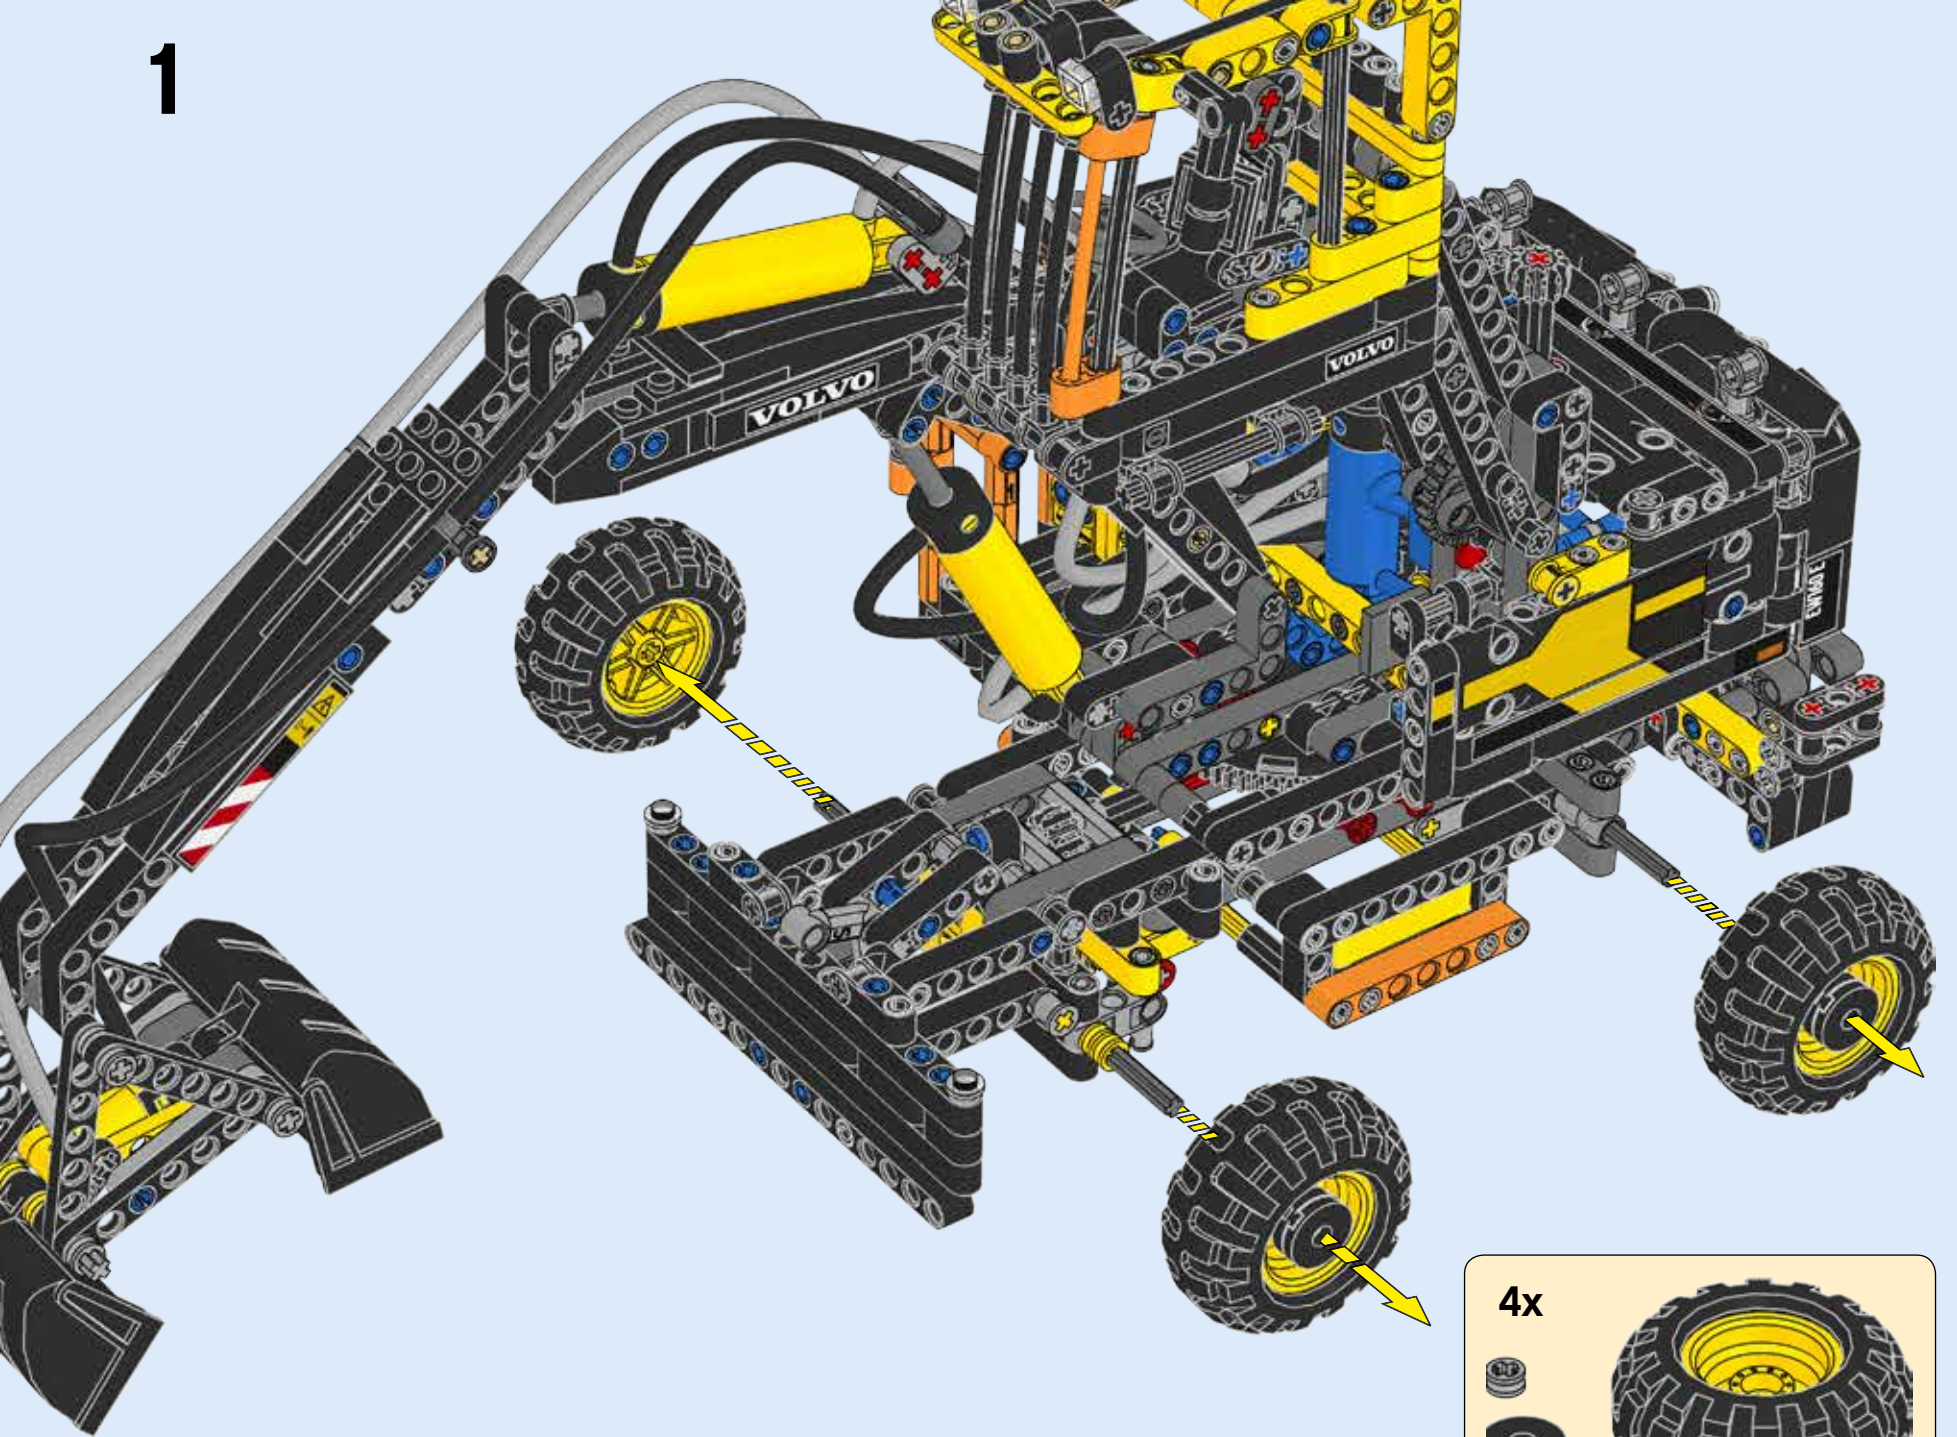

VOLVO

42053

8293

Motorised functions
Motorisierte Funktionen
Fonctions motorisées
Funciones motorizadas
Funções motorizadas
Motorizált funkciók

1

4x

This inset box contains the parts list for step 1. It shows a large black tire with a yellow rim, a grey axle, and a black hub. The text '4x' is positioned above the tire, indicating that four of each of these parts are required for this step.