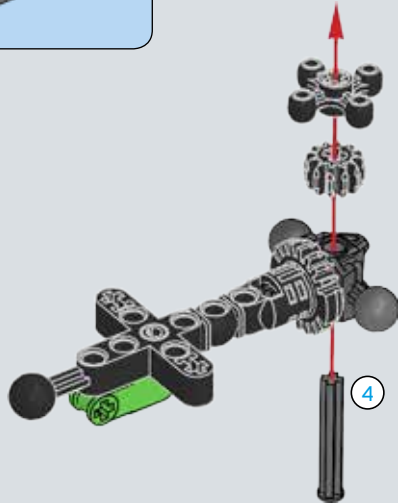

The LEGO logo is displayed in its characteristic white font with a black outline, set against a red square background.

BIONICLE

71305

LEGO.com/bionicle

1

2

3

2x