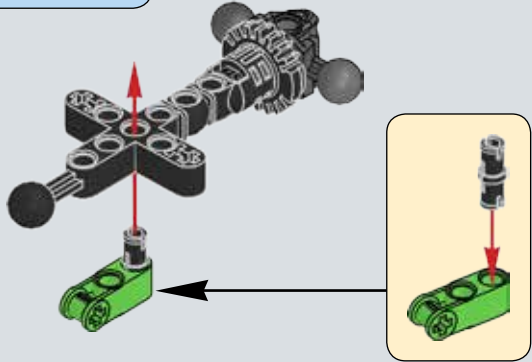

The LEGO logo is displayed in its characteristic white font with a black outline, set against a red square background.

BIONICLE

71305

LEGO.com/bionicle

1

2

3

2x