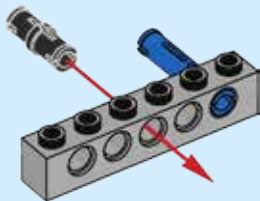

WB SHIELD: TM & © WBEI.
(s16)

6151222

DC COMICS
**SUPER
HEROES**

76045

 LEGO.com/DCSuperHeroes

WARNING: CHOKING HAZARD.
Toy contains small parts and a small ball.
Not for children under 3 years.

1

AVERTISSEMENT :