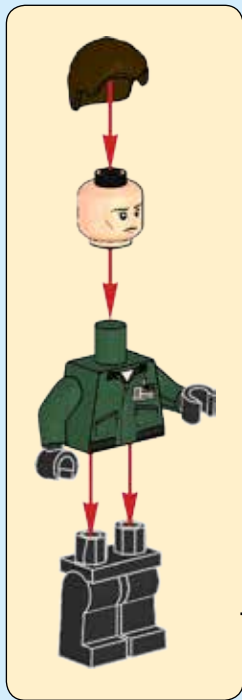

WB SHIELD: TM & © WBEI.
(s16)

6151222

DC COMICS
**SUPER
HEROES**

76045

 LEGO.com/DCSuperHeroes

WARNING: CHOKING HAZARD.
Toy contains small parts and a small ball.
Not for children under 3 years.

1

AVERTISSEMENT :