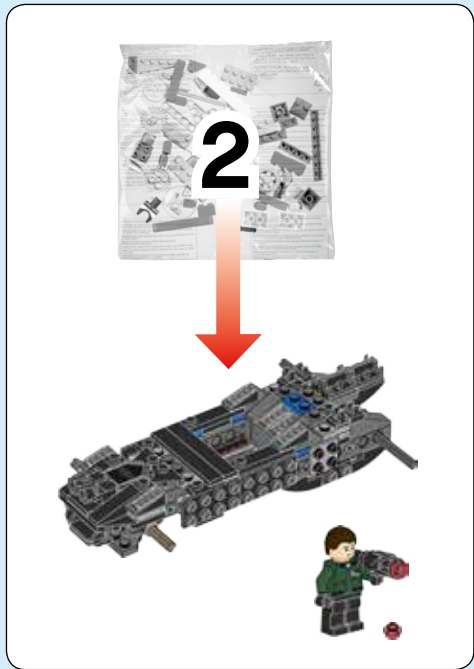

WB SHIELD: TM & © WBEI.
(s16)

6151222

DC COMICS
**SUPER
HEROES**

76045

 LEGO.com/DCSuperHeroes

WARNING: CHOKING HAZARD.
Toy contains small parts and a small ball.
Not for children under 3 years.

1

AVERTISSEMENT :