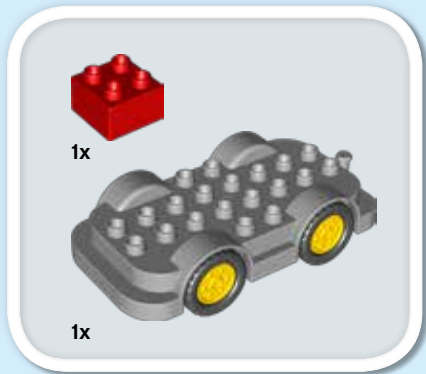

duplo

10813

LEGO.com/family

1

2

3

 duplo

The word "duplo" is written in a yellow, rounded, sans-serif font with a black outline. A small red fish icon is positioned above the letter 'p'.