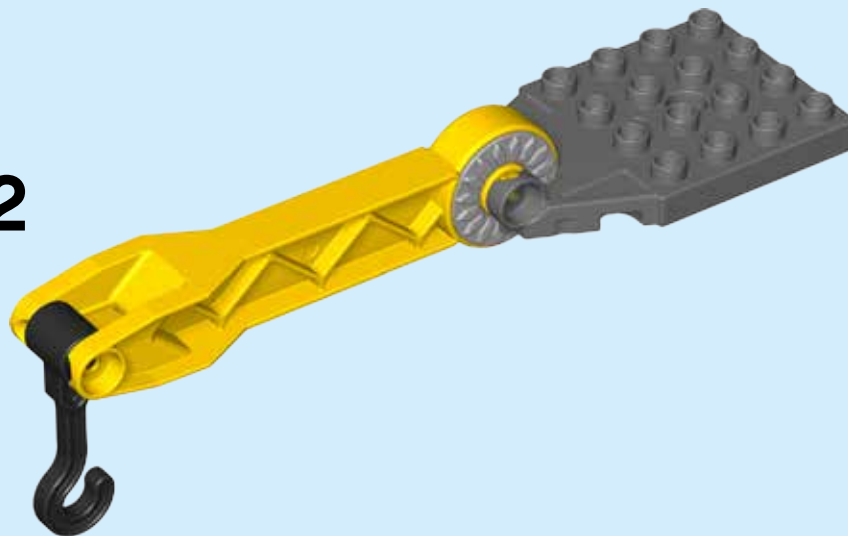

duplo

10813

LEGO.com/family

1

2

3

 duplo

The word "duplo" is written in a yellow, rounded, sans-serif font with a black outline. A small red fish icon is positioned above the letter 'p'.

4x

12

13

14

15

1

2

16