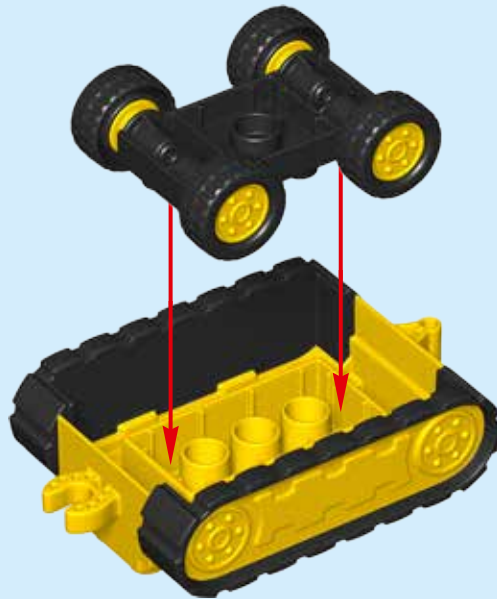

duplo

10813

LEGO.com/family

1

2

3

 duplo

The word "duplo" is written in a yellow, rounded, sans-serif font with a black outline. A small red fish icon is positioned above the letter 'p'.