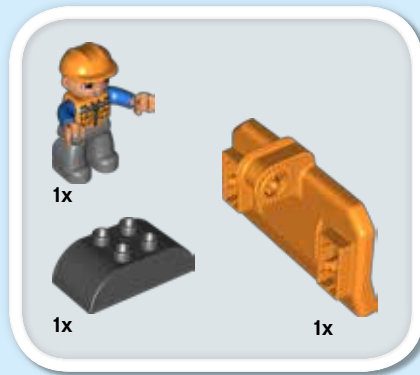

duplo

10813

LEGO.com/family

1

2

3

 duplo

The word "duplo" is written in a yellow, rounded, sans-serif font with a black outline. A small red fish icon is positioned above the letter 'p'.