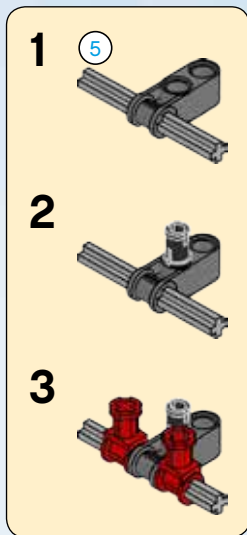

# STAR WARS™

75111

**BUILDABLE  
FIGURES**

[LEGO.com/starwars](http://LEGO.com/starwars)

**Disney**

1

2

3

4

4

5

2x

6

2x

7

8

# 10

**1** 

**2** 

**3** 

**4**  

The assembly steps are numbered 1 through 4. Step 1 shows the motor assembly with a red axle pin. Step 2 shows the grey axle bush being added to the red axle pin. Step 3 shows the grey axle (part 4) and grey axle connector being added to the grey axle bush. Step 4 shows the final assembly with a circular arrow icon, indicating that the assembly is complete and ready for use.