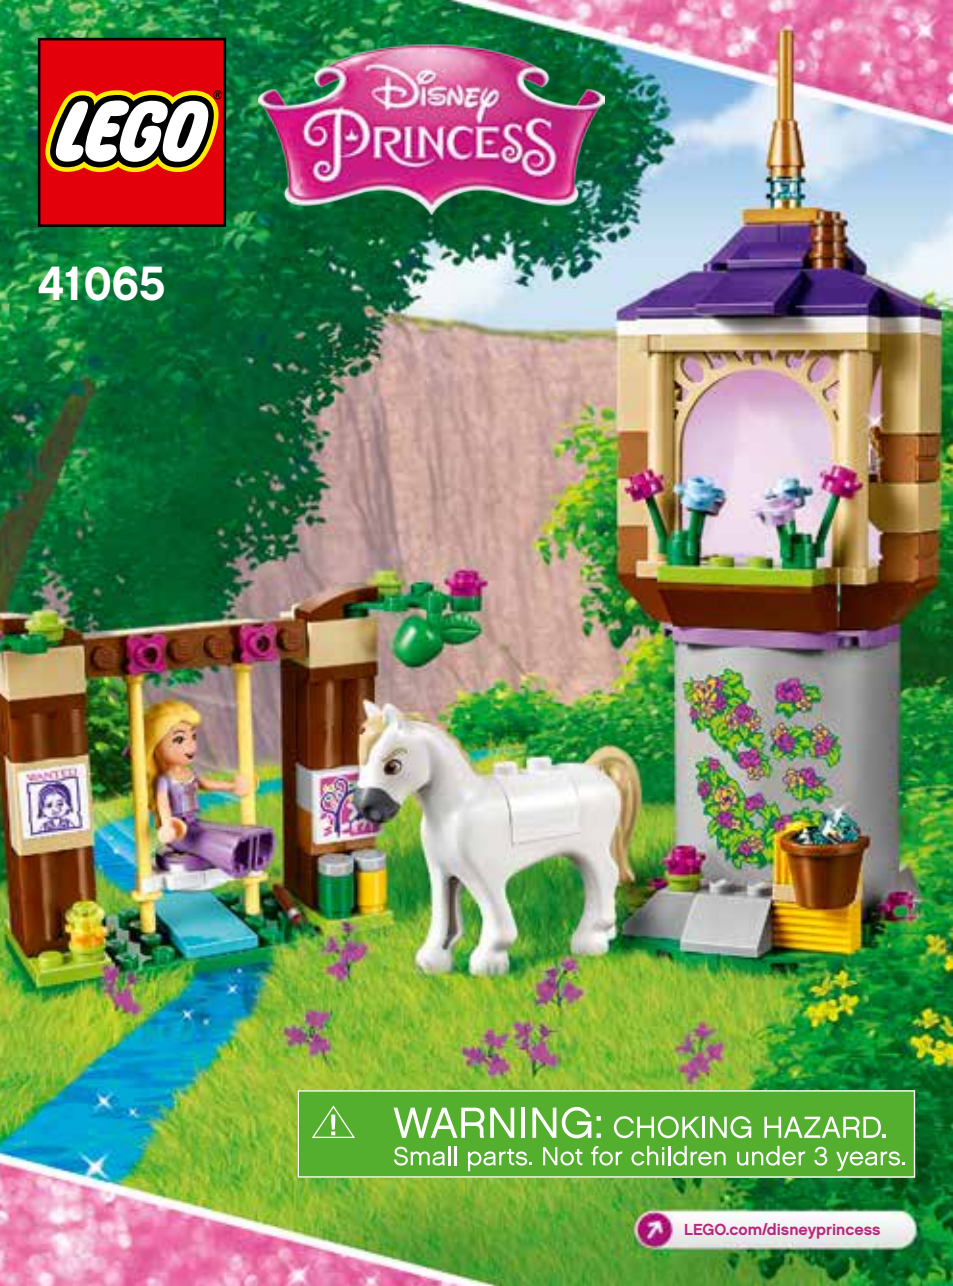

The LEGO logo is displayed in its characteristic white, bold, sans-serif font with a black outline, set against a red rectangular background.

The Disney Princess logo is presented in a stylized, white, cursive font within a pink, ornate banner that has a scalloped edge.

41065

WARNING: CHOKING HAZARD.
Small parts. Not for children under 3 years.

[LEGO.com/disneyprincess](https://www.LEGO.com/disneyprincess)