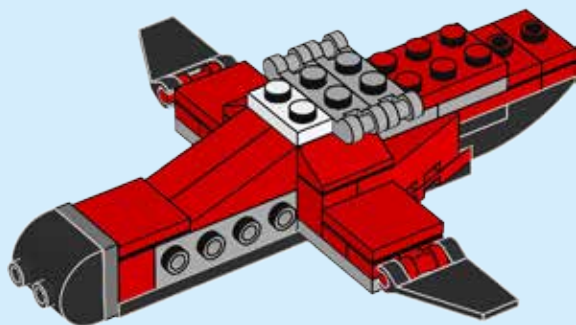

CREATOR

31057

3 IN 1

A yellow shield-shaped icon containing the text "3 IN 1" in white, with a small blue and white book icon below the "1".

LEGO.com/creator

1

2

3

1x

16

1x

2x

17

1x

2x

18