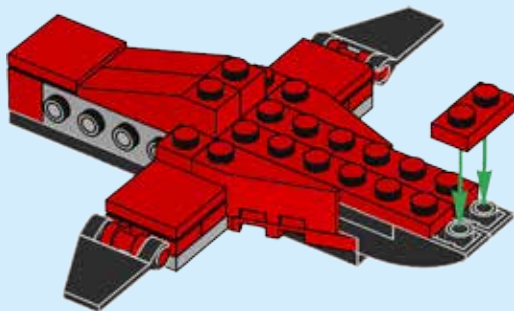

CREATOR

31057

3 IN 1

A yellow shield-shaped icon containing the text "3 IN 1" in white, with a small blue and white book icon below the "1".

LEGO.com/creator

1

2

3

7

1x

8

1x

2x

9

10

11