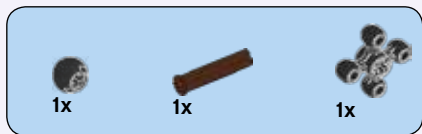

The LEGO logo is displayed in its characteristic white, bold, sans-serif font with a black outline, set against a red square background.

STAR WARS

TM

75113

**BUILDABLE
FIGURES**

LEGO.com/starwars

The Disney logo, featuring the word 'Disney' in its iconic, stylized script font.

1

2

3

4

4

5

1x

6

7

2x

8

9

10

11

12

13